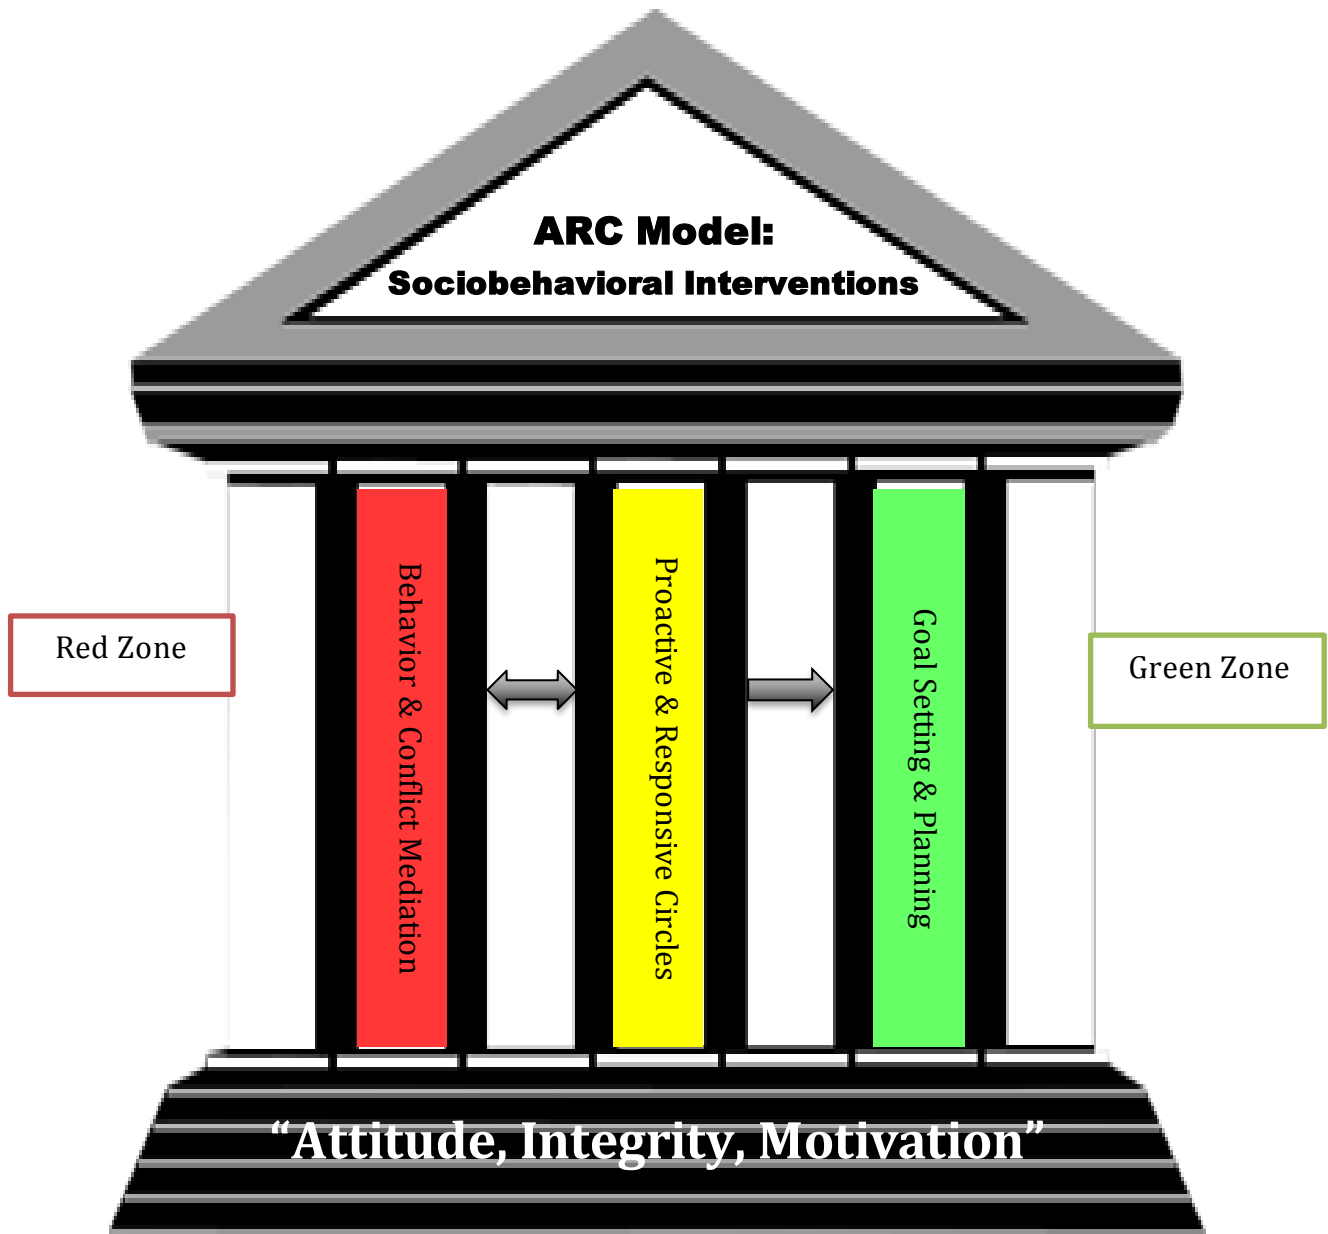

AIM High Model for Culture & Climate
Aim Resolution Center (ARC)
"Always Improving Myself!"

The Aim Resolution Center (ARC) is designed to target the sociobehavioral challenges of students that impact their ability to make right decisions. This model is adapted from the framework that students place themselves in the Red Zone. Students need support to move to the Green Zone.