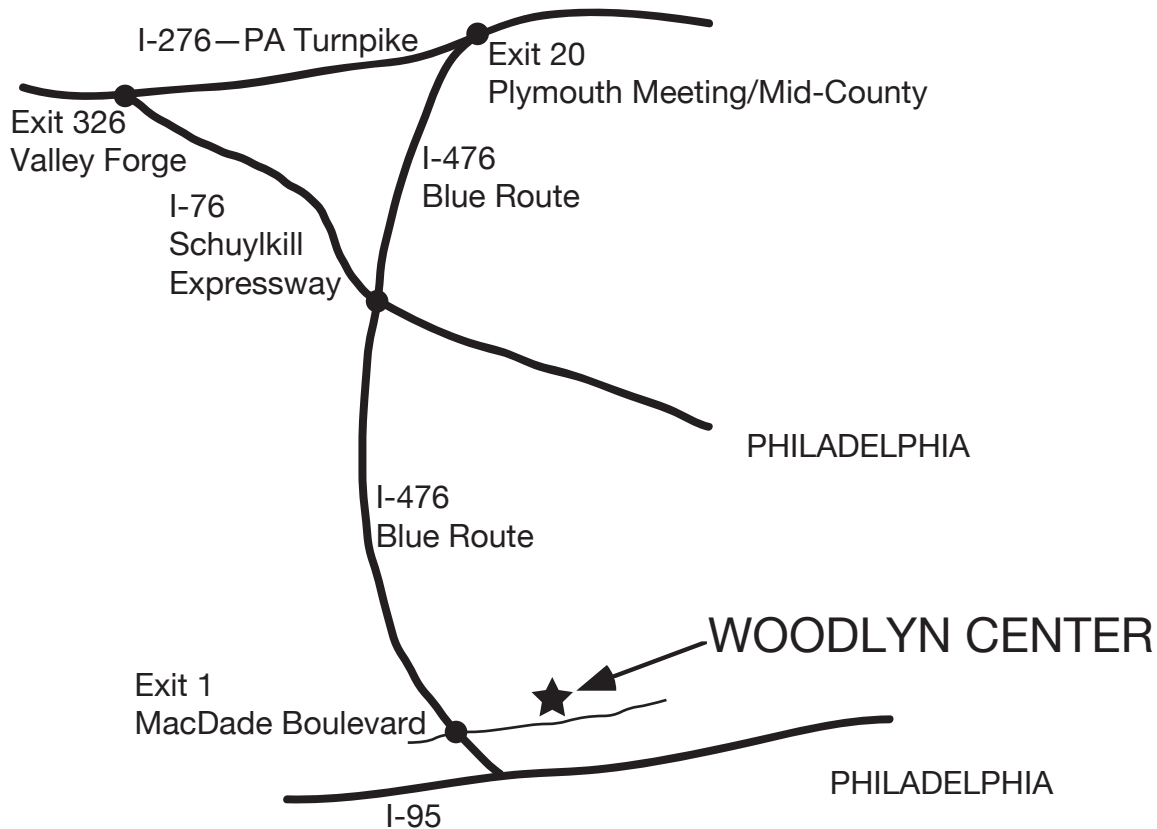

IIRP WOODLYN CENTER

1301 & 1307 MacDade Boulevard, Woodlyn (Ridley Township)

From points west of Valley Forge, follow the PA Turnpike (I-276) to Exit 326 for Valley Forge/King of Prussia. Follow signs for I-76 East (Schuylkill Expressway) toward Philadelphia. Watch for signs for I-476 South (Blue Route) and take I-476 South toward Delaware. Continue on I-476 South to Exit 1 for MacDade Boulevard. After exiting, follow signs for MacDade Blvd E, turn left onto MacDade Boulevard. Go past the first traffic light and turn right onto Woodcrest Rd. Turn right at Colson Rd. Then turn right onto Fairview Rd. Go to the first light (MacDade Boulevard) and turn left. The school is immediately visible on the right. Turn right onto Valley Rd. and then right again into the school's parking lot.

From points east of Norristown, follow the PA Turnpike (I-276) to Exit 20 for Plymouth Meeting/Mid-County. Follow the signs for I-476 South (Blue Route) toward Delaware. Continue on I-476 South to Exit 1 for MacDade Boulevard. After exiting, follow signs for MacDade Blvd E, turn left onto MacDade Boulevard. Go past the first traffic light and turn right onto Woodcrest Rd. Turn right at Colson Rd. Then turn right onto Fairview Rd. Go to the first light (MacDade Boulevard) and turn left. The school is immediately visible on the right. Turn right onto Valley Rd. and then right again into the school's parking lot.

From I-95, take Exit 8 toward Ridley Park. Merge onto S Stewart Ave (heading toward W. Chester Pike, US-13). Make a left onto W. Chester Pike, US-13. Then turn right onto Fairview Rd. Go to MacDade Boulevard and turn left. The school is immediately visible on the right. Turn right onto Valley Rd. and then right again into the school's parking lot.